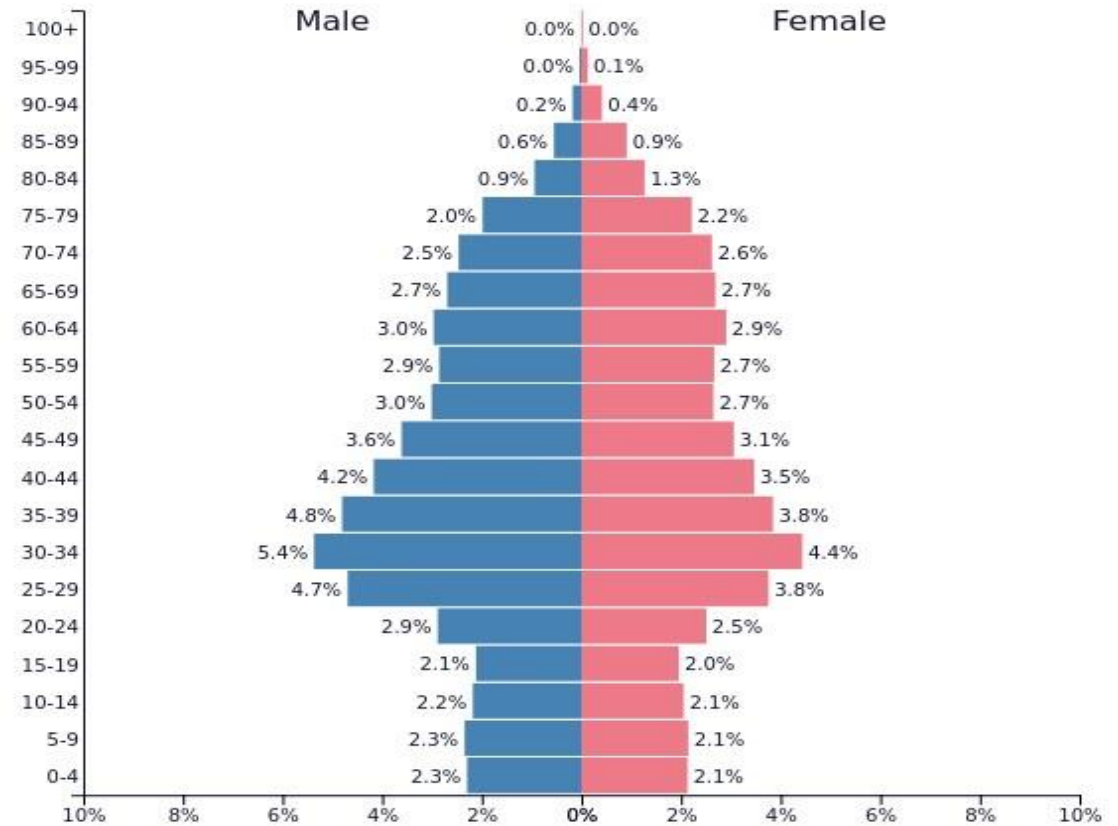

II-Gendus Malti

The Pedigree
Maltese?

PopulationPyramid.net

Malta - 1950
Population: **311,998**

PopulationPyramid.net

Malta - 2022
Population: **533,286**

United Nations Population Fund

Policy responses to Fertility – How Effective are They? 2019

Factors the explain low fertility

- Economic and Labour market uncertainty
- Conflict between career and family life
- Persistent gender inequalities in the division of housework and childcare
- Intensive parenting
- Rapid family changes incompatible with long-standing norms, values and expectations
- Unaffordable housing
- Societal upheavals
- **Existential/spiritual crisis**