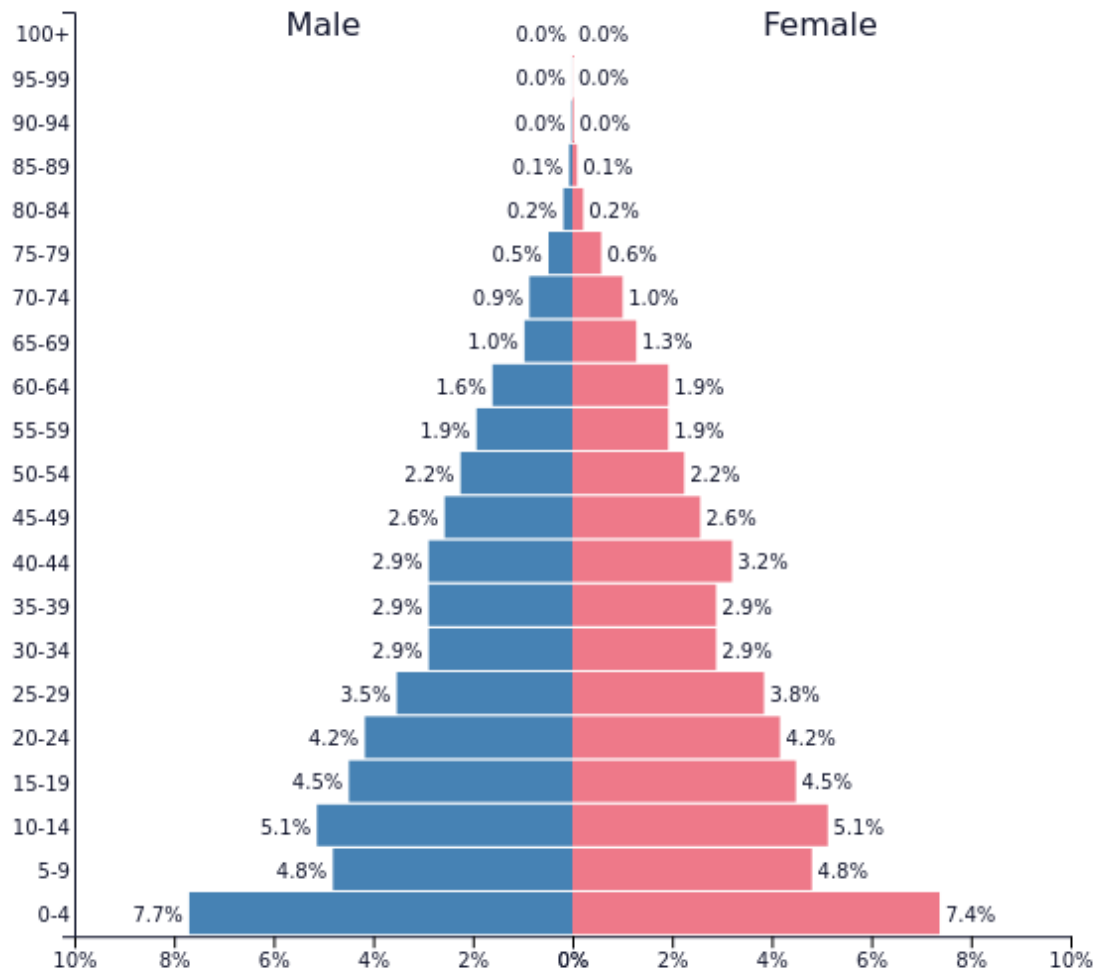

II-Gendus Malti

The Pedigree
Maltese?

PopulationPyramid.net

Malta - 1950
Population: **311,998**

PopulationPyramid.net

Malta - 2022
Population: **533,286**

United Nations Population Fund

Policy responses to Fertility – How Effective are They? 2019

Factors the explain low fertility

- Economic and Labour market uncertainty
- Conflict between career and family life
- Persistent gender inequalities in the division of housework and childcare
- Intensive parenting
- Rapid family changes incompatible with long-standing norms, values and expectations
- Unaffordable housing
- Societal upheavals
- **Existential/spiritual crisis**